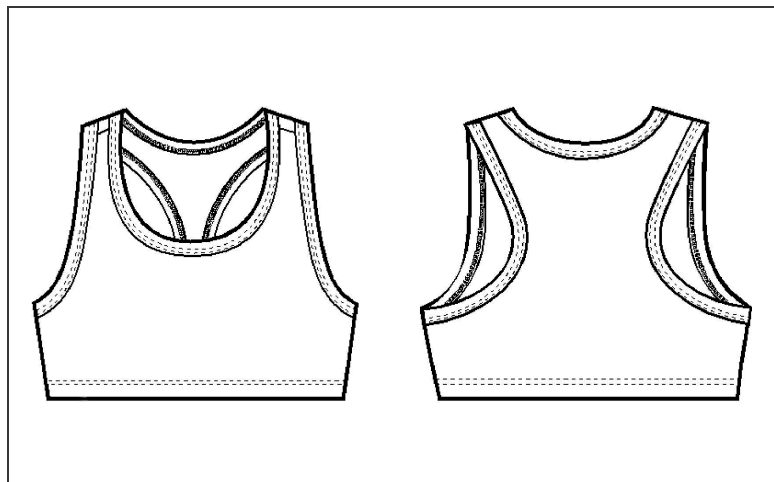

BELLA+CANVAS.

LOS ANGELES

MEASUREMENT SPECIFICATION REPORT

STYLE # 0970 NYLON SPANDEX SPORT BRA

FABRICATION
90% Nylon, 10% Spandex

Point of Measurement (centimeters)

Chest

S	M	L
29.8	31.1	32.4
29.2	30.5	31.8

Body Length From HPS

Disclaimer: Please note that the above sizing chart is subject to change.